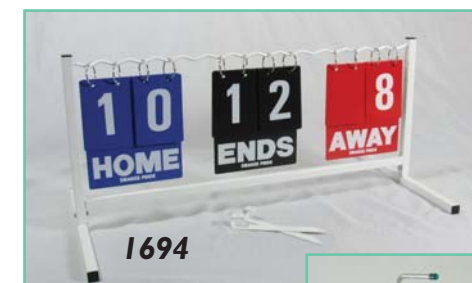

CROWN GREEN

Thomas Taylor Elite composition (per pair)

1641	£64.80
BCGABA jack (black)	1642 £33.15
BCGABA jack (yellow)	1644 £38.60
Footer mat, 5 1/2" dia	1639 £0.95

FLAT GREEN/INDOOR

Thomas Taylor Lignoid composition bowls, set of 4. Also suitable for indoor bowls on areas of 15yd x 2yd and over

1651	£122.10
White Standard Composition Jack	1649 £10.40
White Heavy density 15oz Jack	1627 £24.50
Extra Heavy Jack 30oz, yellow	1648 £37.10
Regulation mat with contrast border	1636 £7.05

INDOOR CARPETS

"Roll-up" green felt carpet, backed with built-in foam underlay.

Verde, 15yd x 2yd fast pace	1653/fm £740.00
Verde, 15yd x 2yd medium pace	1653/ms £822.50
Verde, 10yd x 2yd fast pace	1654/fm £492.50
Verde, 10yd x 2yd medium pace	1654/ms £590.00
Wooden fenders, pair (hinged)	1635 £104.00
Triangular carpet-covered bowls stops for full rink play 2m long x 21cm high	1650 £159.75
15" Centre block only	1640 £16.00

ACCESSORIES

Wooden Storage creel	1632 £98.25
See illustrations for above on page 123	
Carrying bag for 15yd carpet	1624 £79.70
Thomas Taylor measure, 11'	1652 £14.10
Carpet marking tape, 12mm, 25m roll	1647 £7.65

★ BOWLS AND JACK LIFTER

Collapsible to fit in most bowls bags	7864 £17.50

★ DOUBLE SIDED SCORE FRAME

Freestanding supplied with ground spikes and scores 0-49

Upright	1690 £60.80
Horizontal	1694 £60.80