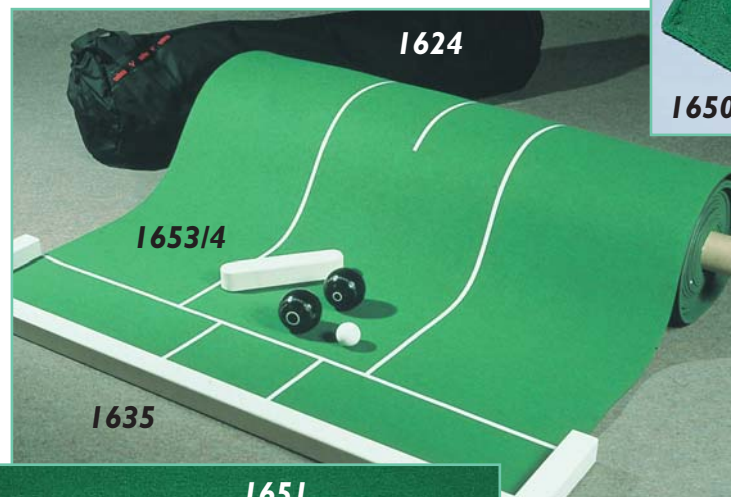

CROWN GREEN

Thomas Taylor Elite composition (per pair)

1641	£59.75
BCGABA jack (black)	1642 £34.55
BCGABA jack (yellow)	1644 £40.10
Footer mat, 5 1/2" dia	1639 £1.70

FLAT GREEN/INDOOR

Thomas Taylor Lignoid composition bowls, set of 4. Also suitable for indoor bowls on areas of 15yd x 2yd and over

1651	£114.35
White Standard Composition Jack	1649 £5.95
White Heavy density 15oz Jack	1627 £24.50
Extra Heavy Jack 30oz, yellow	1648 £37.10
Regulation mat with contrast border	1636 £7.40

INDOOR CARPETS

"Roll-up" green felt carpet, backed with built-in foam underlay.

Verde, 15yd x 2yd fast pace	1653/fm £762.50
Verde, 15yd x 2yd medium pace	1653/ms £845.00
Verde, 10yd x 2yd fast pace	1654/fm £507.50
Verde, 10yd x 2yd medium pace	1654/ms £605.00
Wooden fenders, pair (hinged)	1635 £124.00
Triangular carpet-covered bowls stops for full rink play 2m long x 21cm high	1650 £168.75
15" Centre block only	1640 £16.80

ACCESSORIES

Wooden Storage creel	1632 £98.25
See illustrations for above on page 123	
Carrying bag for 15yd carpet	1624 £82.50
Thomas Taylor measure, 11'	1652 £14.55
Carpet marking tape, 12mm, 25m roll	1647 £7.65

BOWLS AND JACK LIFTER

Collapsible to fit in most bowls bags	7864 £17.55

DOUBLE SIDED SCORE FRAME

Freestanding supplied with ground spikes and scores 0-49

Upright	1690 £63.85
Horizontal	1694 £63.85