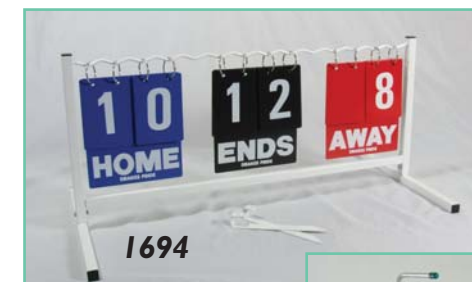

CROWN GREEN

Thomas Taylor Elite composition (per pair)

1641	£59.75
BCGABA jack (black)	1642 £34.55
BCGABA jack (yellow)	1644 £40.10
Footer mat, 5 1/2" dia	1639 £1.70

FLAT GREEN/INDOOR

Thomas Taylor Lignoid composition bowls, set of 4. Also suitable for indoor bowls on areas of 15yd x 2yd and over

1651	£114.35
White Standard Composition Jack	1649 £5.95
White Heavy density 15oz Jack	1627 £24.50
Extra Heavy Jack 30oz, yellow	1648 £37.10
Regulation mat with contrast border	1636 £7.40

INDOOR CARPETS

"Roll-up" green felt carpet, backed with built-in foam underlay.

Verde, 15yd x 2yd fast pace	1653/fm £762.50
Verde, 15yd x 2yd medium pace	1653/ms £845.00
Verde, 10yd x 2yd fast pace	1654/fm £507.50
Verde, 10yd x 2yd medium pace	1654/ms £605.00
Wooden fenders, pair (hinged)	1635 £124.00
Triangular carpet-covered bowls stops for full rink play 2m long x 21cm high	1650 £168.75
15" Centre block only	1640 £16.80

ACCESSORIES

Wooden Storage creel	1632 £98.25
See illustrations for above on page 123	
Carrying bag for 15yd carpet	1624 £82.50
Thomas Taylor measure, 11'	1652 £14.55
Carpet marking tape, 12mm, 25m roll	1647 £7.65

BOWLS AND JACK LIFTER

Collapsible to fit in most bowls bags	7864 £17.55

DOUBLE SIDED SCORE FRAME

Freestanding supplied with ground spikes and scores 0-49

Upright	1690 £63.85
Horizontal	1694 £63.85