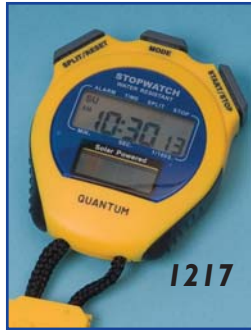

1201

VALUE PACK OF 4 STOPWATCHES - 1196/4

1207

1205

1217

1211

1213

1215

## LCD STOPWATCHES

All stopwatches offered are water resistant to 10 metres. All stopwatches offer 1/100 second timing & are suitable for Event Timing with Lap Split.

Model 148 - <b>Special Offer</b>	1201	£3.55
Model 106, Pack of 4 in team colours	1196/4	£16.35
Model 548	1205	£5.80
★ Model 5076	1217	£7.50
Model 530	1211	£10.60
★ Model 979S	1199	£12.90
Model 536	1213	£17.85
Model 998 - 500MDM	1215	£25.85
Economy Stopwatches - set of 15, c/w bag	1207	£34.50

## EVANS CODE

Model Number

	148/1201	106/1196/4	548/1205	5076/1217	530/1211	979S/1199	998/1213	998/1215
Normal time, calendar, alarm	✓	✓	✓	✓	✓	X	✓	✓
Timing range in hours	24	24	24	24	10	10	10	20
Lap memories	X	X	X	X	X	X	300	500
Digit height in mm	7	7	8	8	7	7	7.5	7.5
Number of digit rows	1	1	1	1	1	1	3	3
Lap & cumulative split	X	X	X	X	✓	✓	✓	✓
Countdown timer	X	X	X	X	X	X	✓	✓
Pacer	X	X	X	X	X	X	✓	X
Stroke/frequency measure	X	X	X	X	X	X	X	✓